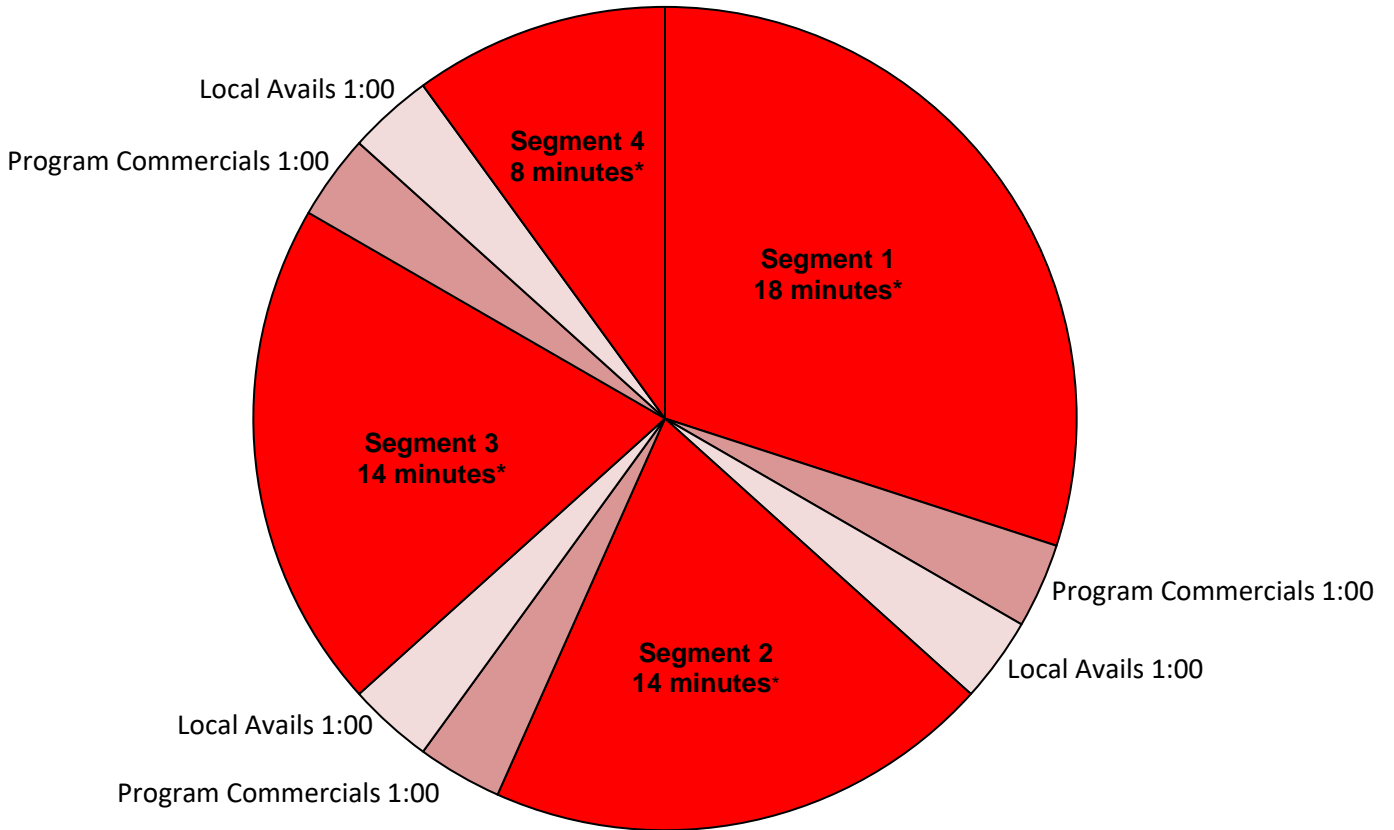

The Rock Circus Radio Show

FORMAT CLOCK

***SEGMENT TIMES ARE APPROXIMATE**